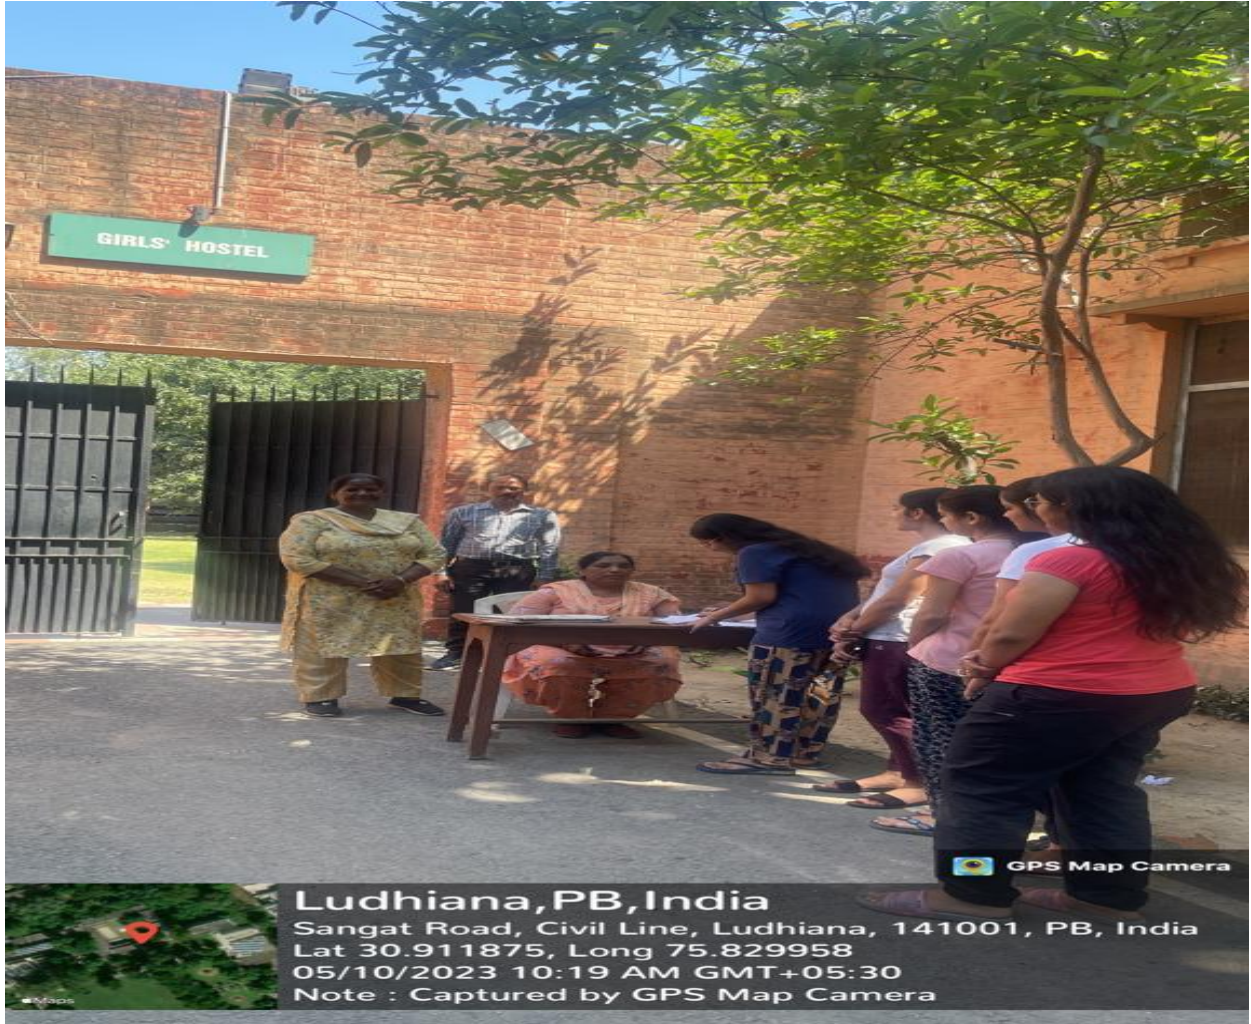

# Special facilities provided for women

SECURITY AT MAIN GATE OF COLLEGE

**Ludhiana, PB, India**  
Sangat Road, Civil Line, Ludhiana, 141001, PB, India  
Lat 30.911875, Long 75.829958  
05/10/2023 10:19 AM GMT+05:30  
Note : Captured by GPS Map Camera